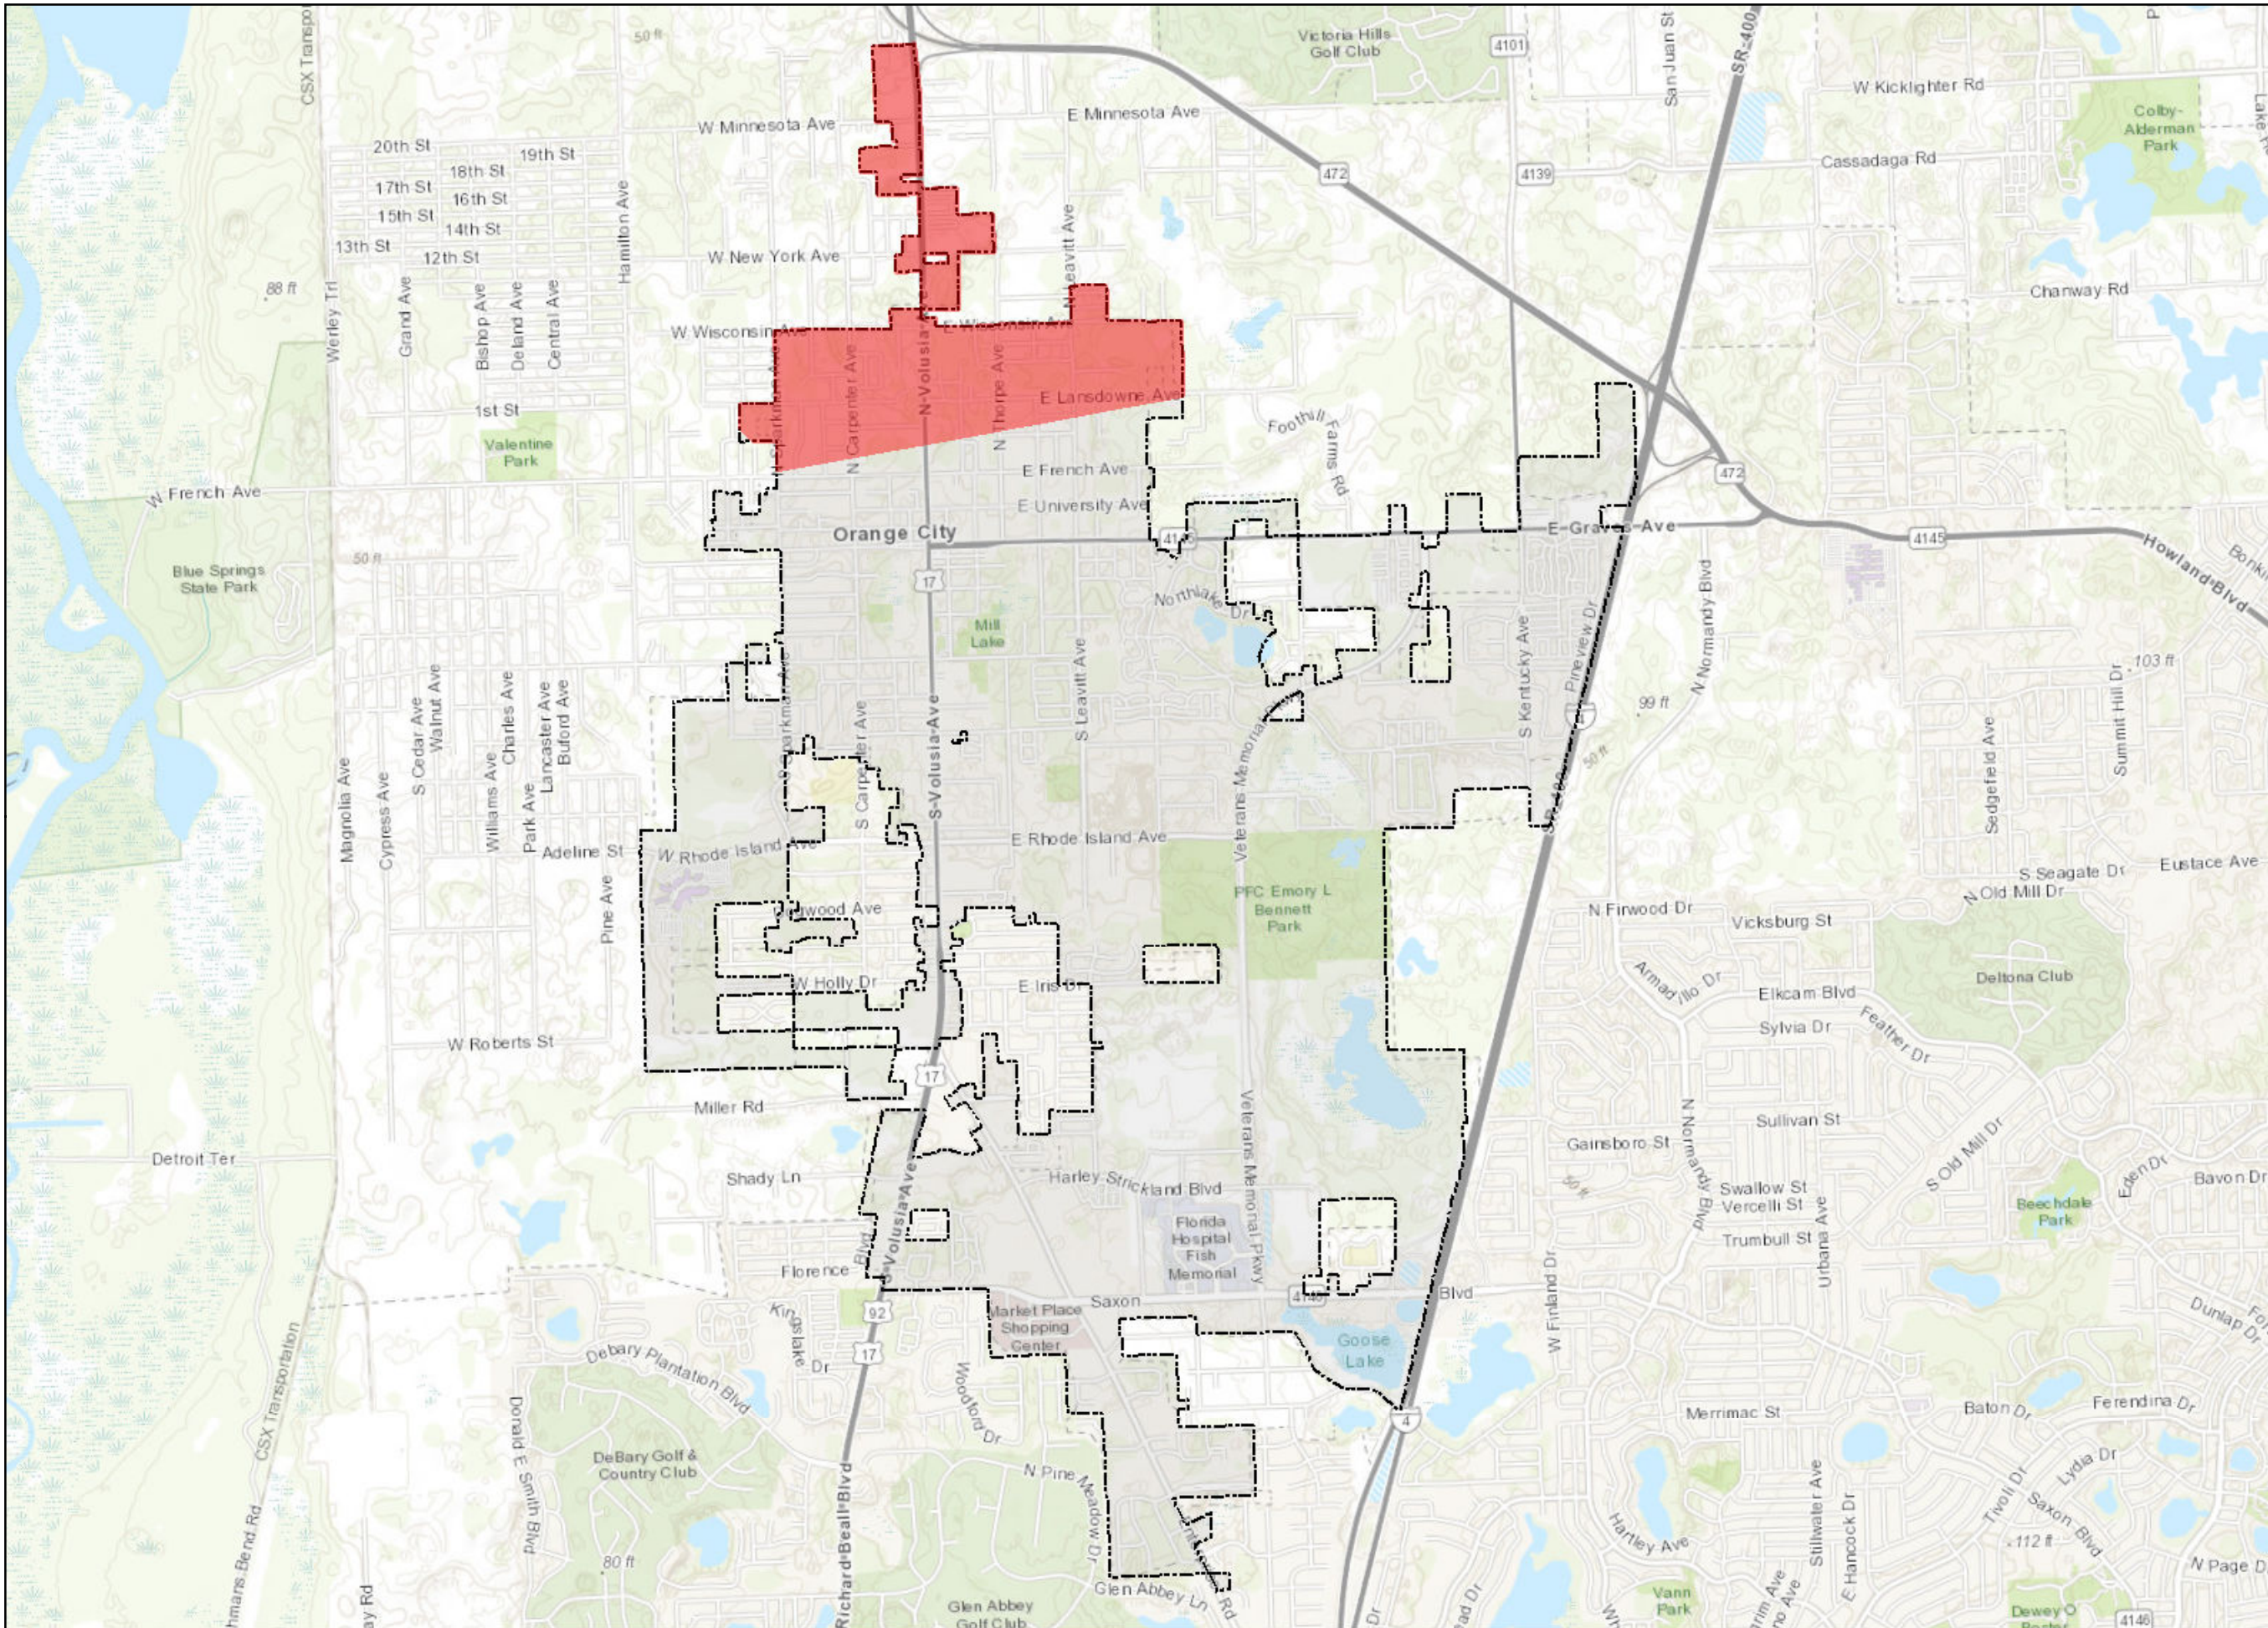

# Duke Energy - Distribution Vegetation Management - Work Areas - ORANGE CITY

## Legend

-  City Boundary
-  Work Areas

Duke Energy  
Vegetation Management  
1/5/2021

DISCLAIMER - This document was not prepared by a land surveyor. All facility, cable and equipment locations are approximate, and this information may not be accurate or complete. It should not be used for any survey, engineering, or legal purposes.